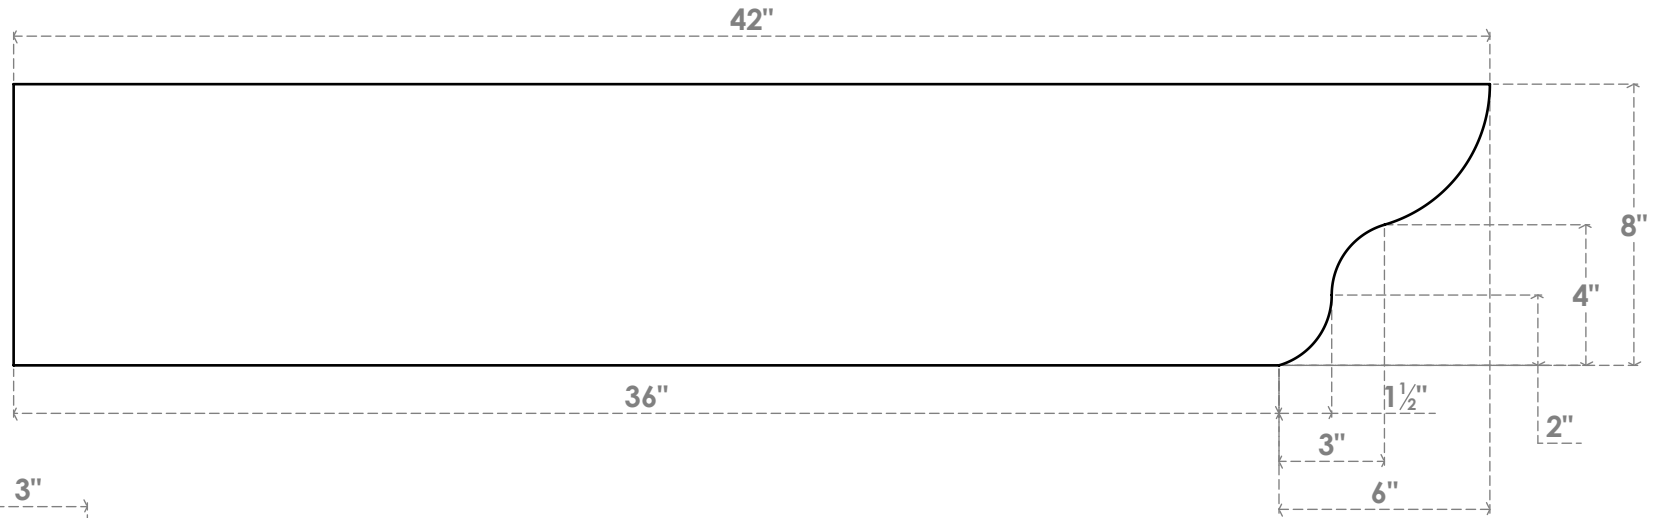

# RFTP03X08X42GRN

3"W X 8"H X 42"L GREENSBORO ARCHITECTURAL GRADE PVC RAFTER TAIL

SIDE PROFILE

FRONT PROFILE

ISOMETRIC

**EKENA**  
MILLWORK  
2300 WEST MAIN ST.  
CLARKSVILLE, TX 75426  
TOLL FREE: 866-607-0453  
WWW.EKENAMILLWORK.COM