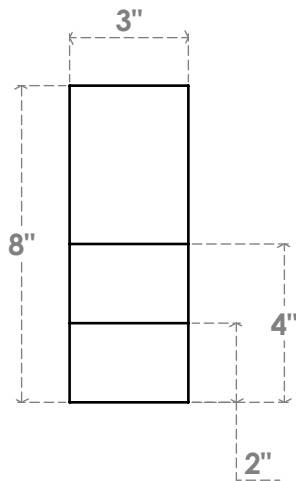

# RFTP03X08X42GRN

3"W X 8"H X 42"L GREENSBORO ARCHITECTURAL GRADE PVC RAFTER TAIL

SIDE PROFILE

FRONT PROFILE

ISOMETRIC

**EKENA**  
MILLWORK  
2300 WEST MAIN ST.  
CLARKSVILLE, TX 75426  
TOLL FREE: 866-607-0453  
WWW.EKENAMILLWORK.COM

**NOTES**

1. INSTALLATION TO BE COMPLETED IN ACCORDANCE WITH MANUFACTURER'S SPECIFICATIONS.
2. DRAWING MAY NOT BE TO SCALE
3. THIS DRAWING IS INTENDED FOR DESIGN AND PLANNING PURPOSES ONLY.
4. ALL INFORMATION CONTAINED HEREIN WAS CURRENT AT THE TIME OF DEVELOPMENT BUT MUST BE REVIEWED AND APPROVED BY THE PRODUCT MANUFACTURER TO BE CONSIDERED ACCURATE.
5. ARCHITECTURAL GRADE PVC PRODUCTS ARE MADE FROM EXPANDED CELLULAR PVC AND COME NATURALLY WHITE BUT MAY BE PAINTED